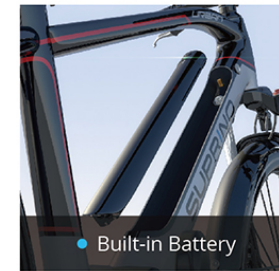

✓ SUPRINO Urban KU100

Dynamic black

Your urban touring partner

The KU100 standard frame is designed to suit a broad range of riders, but its European-inspired style means that everyone will still stand out in a crowd. Riders can choose from a variety of body kits to further enhance their personal style, and suit the needs of their daily life.

Colors

Bright blue

Matte gray

Step-through Model

✓ SUPRINO Urban KU200

Milky Way gray

Share with More People

The step-through frame of the KU200 provides a highly accessible and convenient design, and pairs well with a wide range of fashion styles while making it easy to share the joy of riding with friends.

Colors

Pearl white

The colors of the above images are for reference only, and actual models may differ.

✓ Product Features

✓ Comparison of similar E-bikes

Brand	SUPRINO	Brand 1	Brand 2	Brand 3
Model	KU100 KU200	-	-	-
Seamless Frame	○	×	×	×
Eurostyle Painting	○	×	×	×
Fender	○	×	×	×
Carrier	○	×	×	×
Rim	700C	26"	700C	700C
Drive Unit	250W	250W	200W	250W
Battery	500Wh	630Wh	500Wh	252Wh
Battery Life	120km	150km	100km	68km